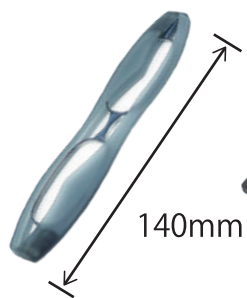

Pod Reader

6 Colors

+3.0
あります

Blue