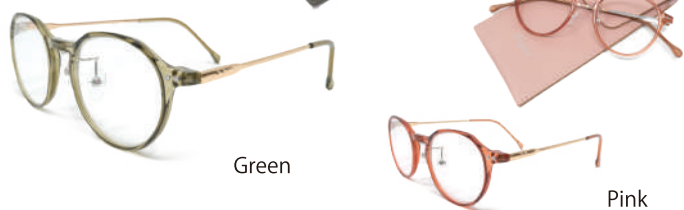

3,600yen

BG4007

3 Colors

Blue Light Protection
BEGLAD

Beige

Gray

D.Brown

Size : Flame / W 135mm H 44mm Temple / 137mm

Lens / W 50mm × H 41mm

Color: Beige D.Brown Gray

3,600yen

BG4005

2 Colors

Blue Light Protection
BEGLAD

Green

Pink

Size : Flame / W 131mm H 44mm Temple / 135mm

Lens / W 46mm × H 41mm

Color: Green Pink

3,600yen

BT2017

3 Colors

Blue Light Protection
BEGLAD

Red