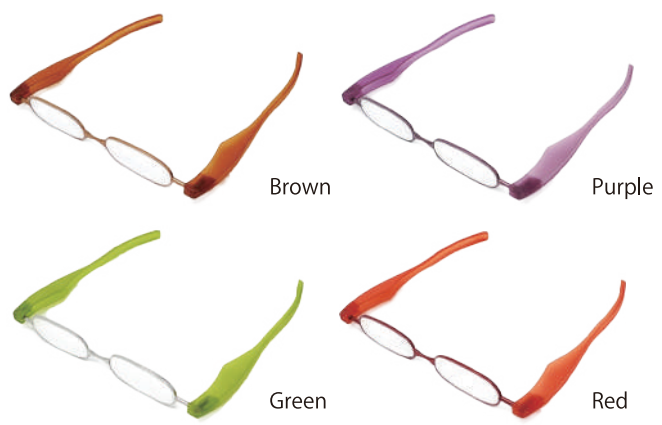

BL3004

4 Colors

Beige

Green

Brown

Red

Size : Flame / W 139mm H 36mm Temple / 144mm

Lens / W 49mm × H 35mm

Color: Beige Brown Green Red

1,990yen

Pod Reader

6 Colors

+3.0
あります

Blue

Black

Brown